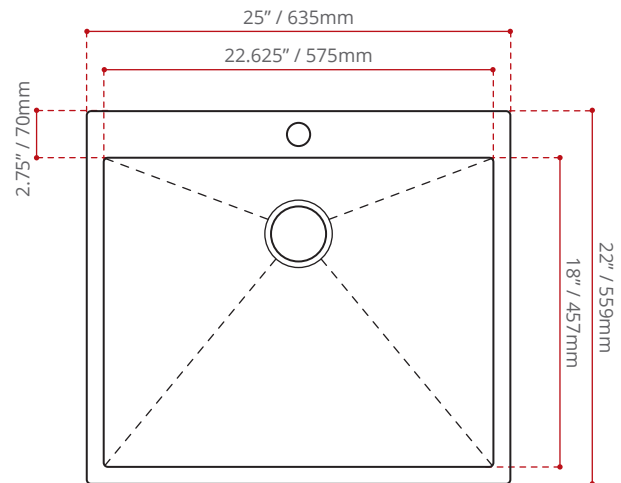

**DESCRIPTION:**

- Single bowl kitchen sink.
- 10° Radius .
- T-304 Stainless steel.
- **16 Gauge.**
- **Off-set Back Drain location.**
- **0.25" / 6mm lip.**
- Handcrafted from a panel of stainless steel.
- Drain groove design.
- StoneGuard undercoated over rubber pad.
- C/W Basket strainers included.
- Finish: Satin.
- Install: Topmount

**MINIMUM CABINET SIZE:**

28" / 711mm

**SINK GRID OPTIONS**

N/A

**SHIPPING INFORMATION:**

- **Length:** 27" / 686mm
- **Width:** 24" / 610mm
- **Height:** 13.5" / 343mm
- **Net Weight:** 15 kg / 33 lbs.
- **Gross Weight:** 18 kg / 40 lbs.

**DISCLAIMER:**  
Measurements may vary ± 1/4"  
(Diagram Not to scale)